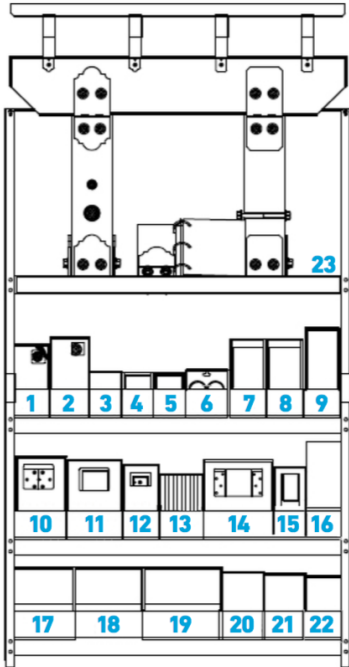

### IRONWOOD 48" MERCHANDISER

ITEM #	PART #	DESCRIPTION	PCS PER PKG	PKG PER CASE	CASE QTY
1	056625	1/4" x 1-3/4" OWT Timber Screws	25	10	1
2	056626	1/4" x 2-3/4" OWT Timber Screws	25	10	1
3	056627	1/4" x 3-3/4" OWT Timber Screws	25	10	1
4	056621	1-3/4" Hex Cap Nut	10	12	1
5	056622	Hammered Dome Cap Nut	10	12	1
6	056680	2" HD Timber Bolt Washer	4	40	1
7	056649	3/4" x 4" - 6" OWT Timber Bolts	2	10	1
8	056650	3/4" x 6" - 8" OWT Timber Bolts	2	10	1
9	056651	3/4" x 8" - 10" OWT Timber Bolts	2	10	1
10	051768	Ironwood 4" Flush Inside 45°	4	4	1
11	051718	Ironwood 4" Rafter Clip	10	4	1
12	051717	Ironwood 2" Rafter Clip	10	8	1
13	051767	Ironwood 4" Tie Plate Connector	1	10	1
14	051769	Ironwood 6" - 8" Beam Hanger Flush	4	4	1
15	051739	Ironwood Joist Hanger Flush 6" - 8"	6	7	1
16	051776	Ironwood 8" Post To Beam Flush Connector	2	6	1
17	051708	Ironwood 6" x 6" Post Base	1	4	1
18	051709	Ironwood 8" x 8" Post Base	1	4	1
19	051777	Ironwood 8" Post To Beam Coupler	2	6	1
20	051775	Ironwood 4" Post To Beam Connector	2	6	1
21	051710	Ironwood 8" Post To Beam Connector	2	6	1
22	051707	Ironwood 4" x 4" Post Base	1	4	1
23	085010	48" wide x 24" deep x 91" tall			1