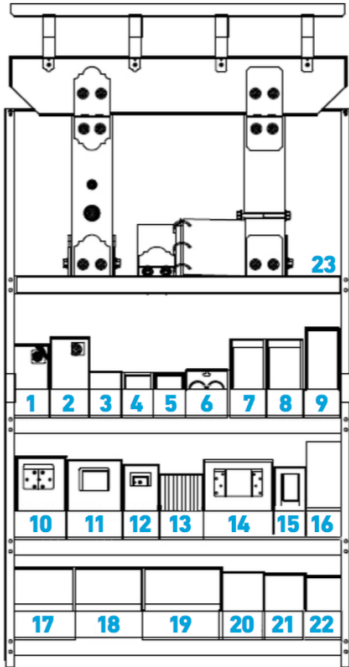

### LAREDO SUNSET 48" MERCHANDISER

ITEM #	PART #	DESCRIPTION	PCS PER PKG	PKG PER CASE	CASE QTY
1	056625	1/4" x 1-3/4" OWT Timber Screws	25	10	1
2	056626	1/4" x 2-3/4" OWT Timber Screws	25	10	1
3	056627	1/4" x 3-3/4" OWT Timber Screws	25	10	1
4	056621	1-3/4" Hex Cap Nut	10	12	1
5	056622	Hammered Dome Cap Nut	10	12	1
6	056680	2" HD Timber Bolt Washer	4	40	1
7	056649	3/4" x 4" - 6" OWT Timber Bolts	2	10	1
8	056650	3/4" x 6" - 8" OWT Timber Bolts	2	10	1
9	056651	3/4" x 8" - 10" OWT Timber Bolts	2	10	1
10	056668	Laredo Sunset 4" Flush Inside 45°	4	4	1
11	056618	Laredo Sunset 4" Rafter Clip	10	4	1
12	056617	Laredo Sunset 2" Rafter Clip	10	8	1
13	056667	Laredo Sunset 4" Tie Plate Connector	1	10	1
14	056669	Laredo Sunset 6" - 8" Beam Hanger Fush	4	4	1
15	056639	Laredo Sunset Joist Hanger Flush 6" - 8"	6	7	1
16	056676	Laredo Sunset 8" Post To Beam Flush Connector	2	6	1
17	056608	Laredo Sunset 6" x 6" Post Base	1	4	1
18	056609	Laredo Sunset 8" x 8" Post Base	1	4	1
19	056677	Laredo Sunset 8" Post To Beam Coupler	2	6	1
20	056675	Laredo Sunset 4" Post To Beam Connector	2	6	1
21	056610	Laredo Sunset 8" Post To Beam Connector	2	6	1
22	056607	Laredo Sunset 4" x 4" Post Base	1	4	1
23	085010	48" wide x 24" deep x 91" tall			1